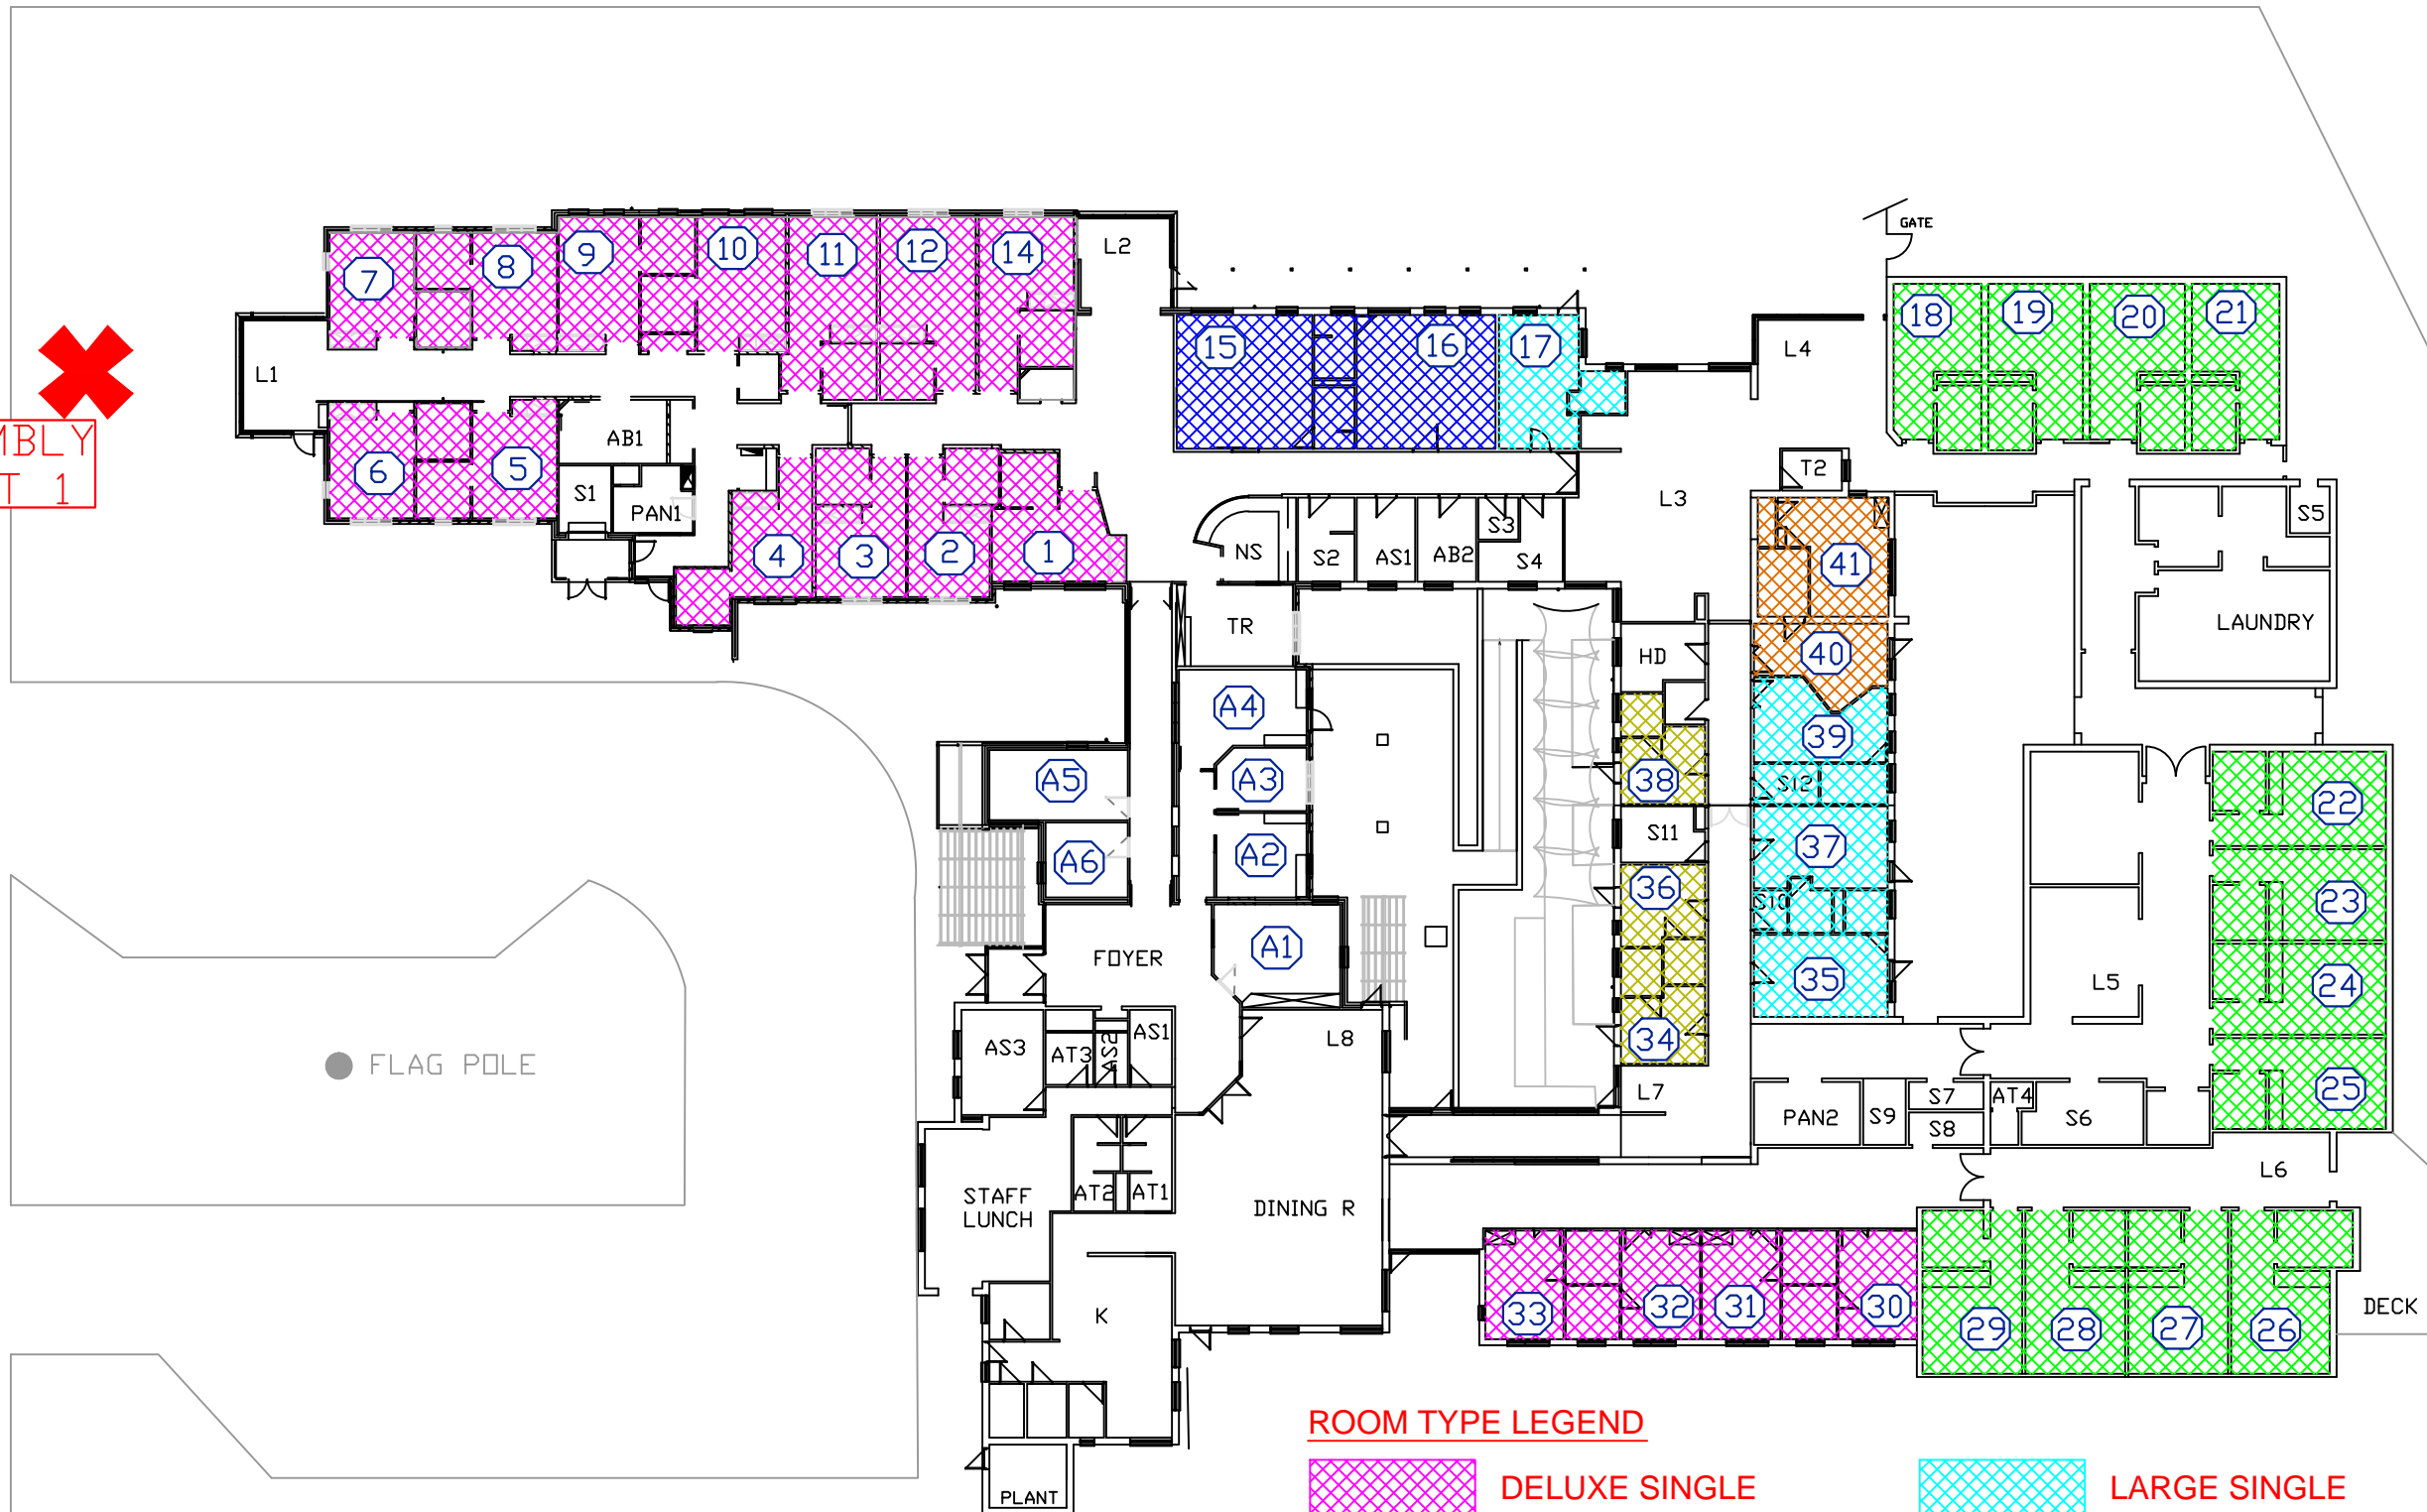

MELALEUCA - HOME FOR THE AGED 73 MARY STREET - EAST DEVONPORT

STEPHEN STREET

ASSEMBLY POINT 2

ASSEMBLY POINT 1

MARY STREET

CAR PARK

ROOM TYPE LEGEND

- | | | | |
|--|-----------------|--|---------------------|
| | DELUXE SINGLE | | LARGE SINGLE |
| | SHARED STANDARD | | LARGE SINGLE TYPE 2 |
| | PREMIUM SINGLE | | STANDARD SINGLE |